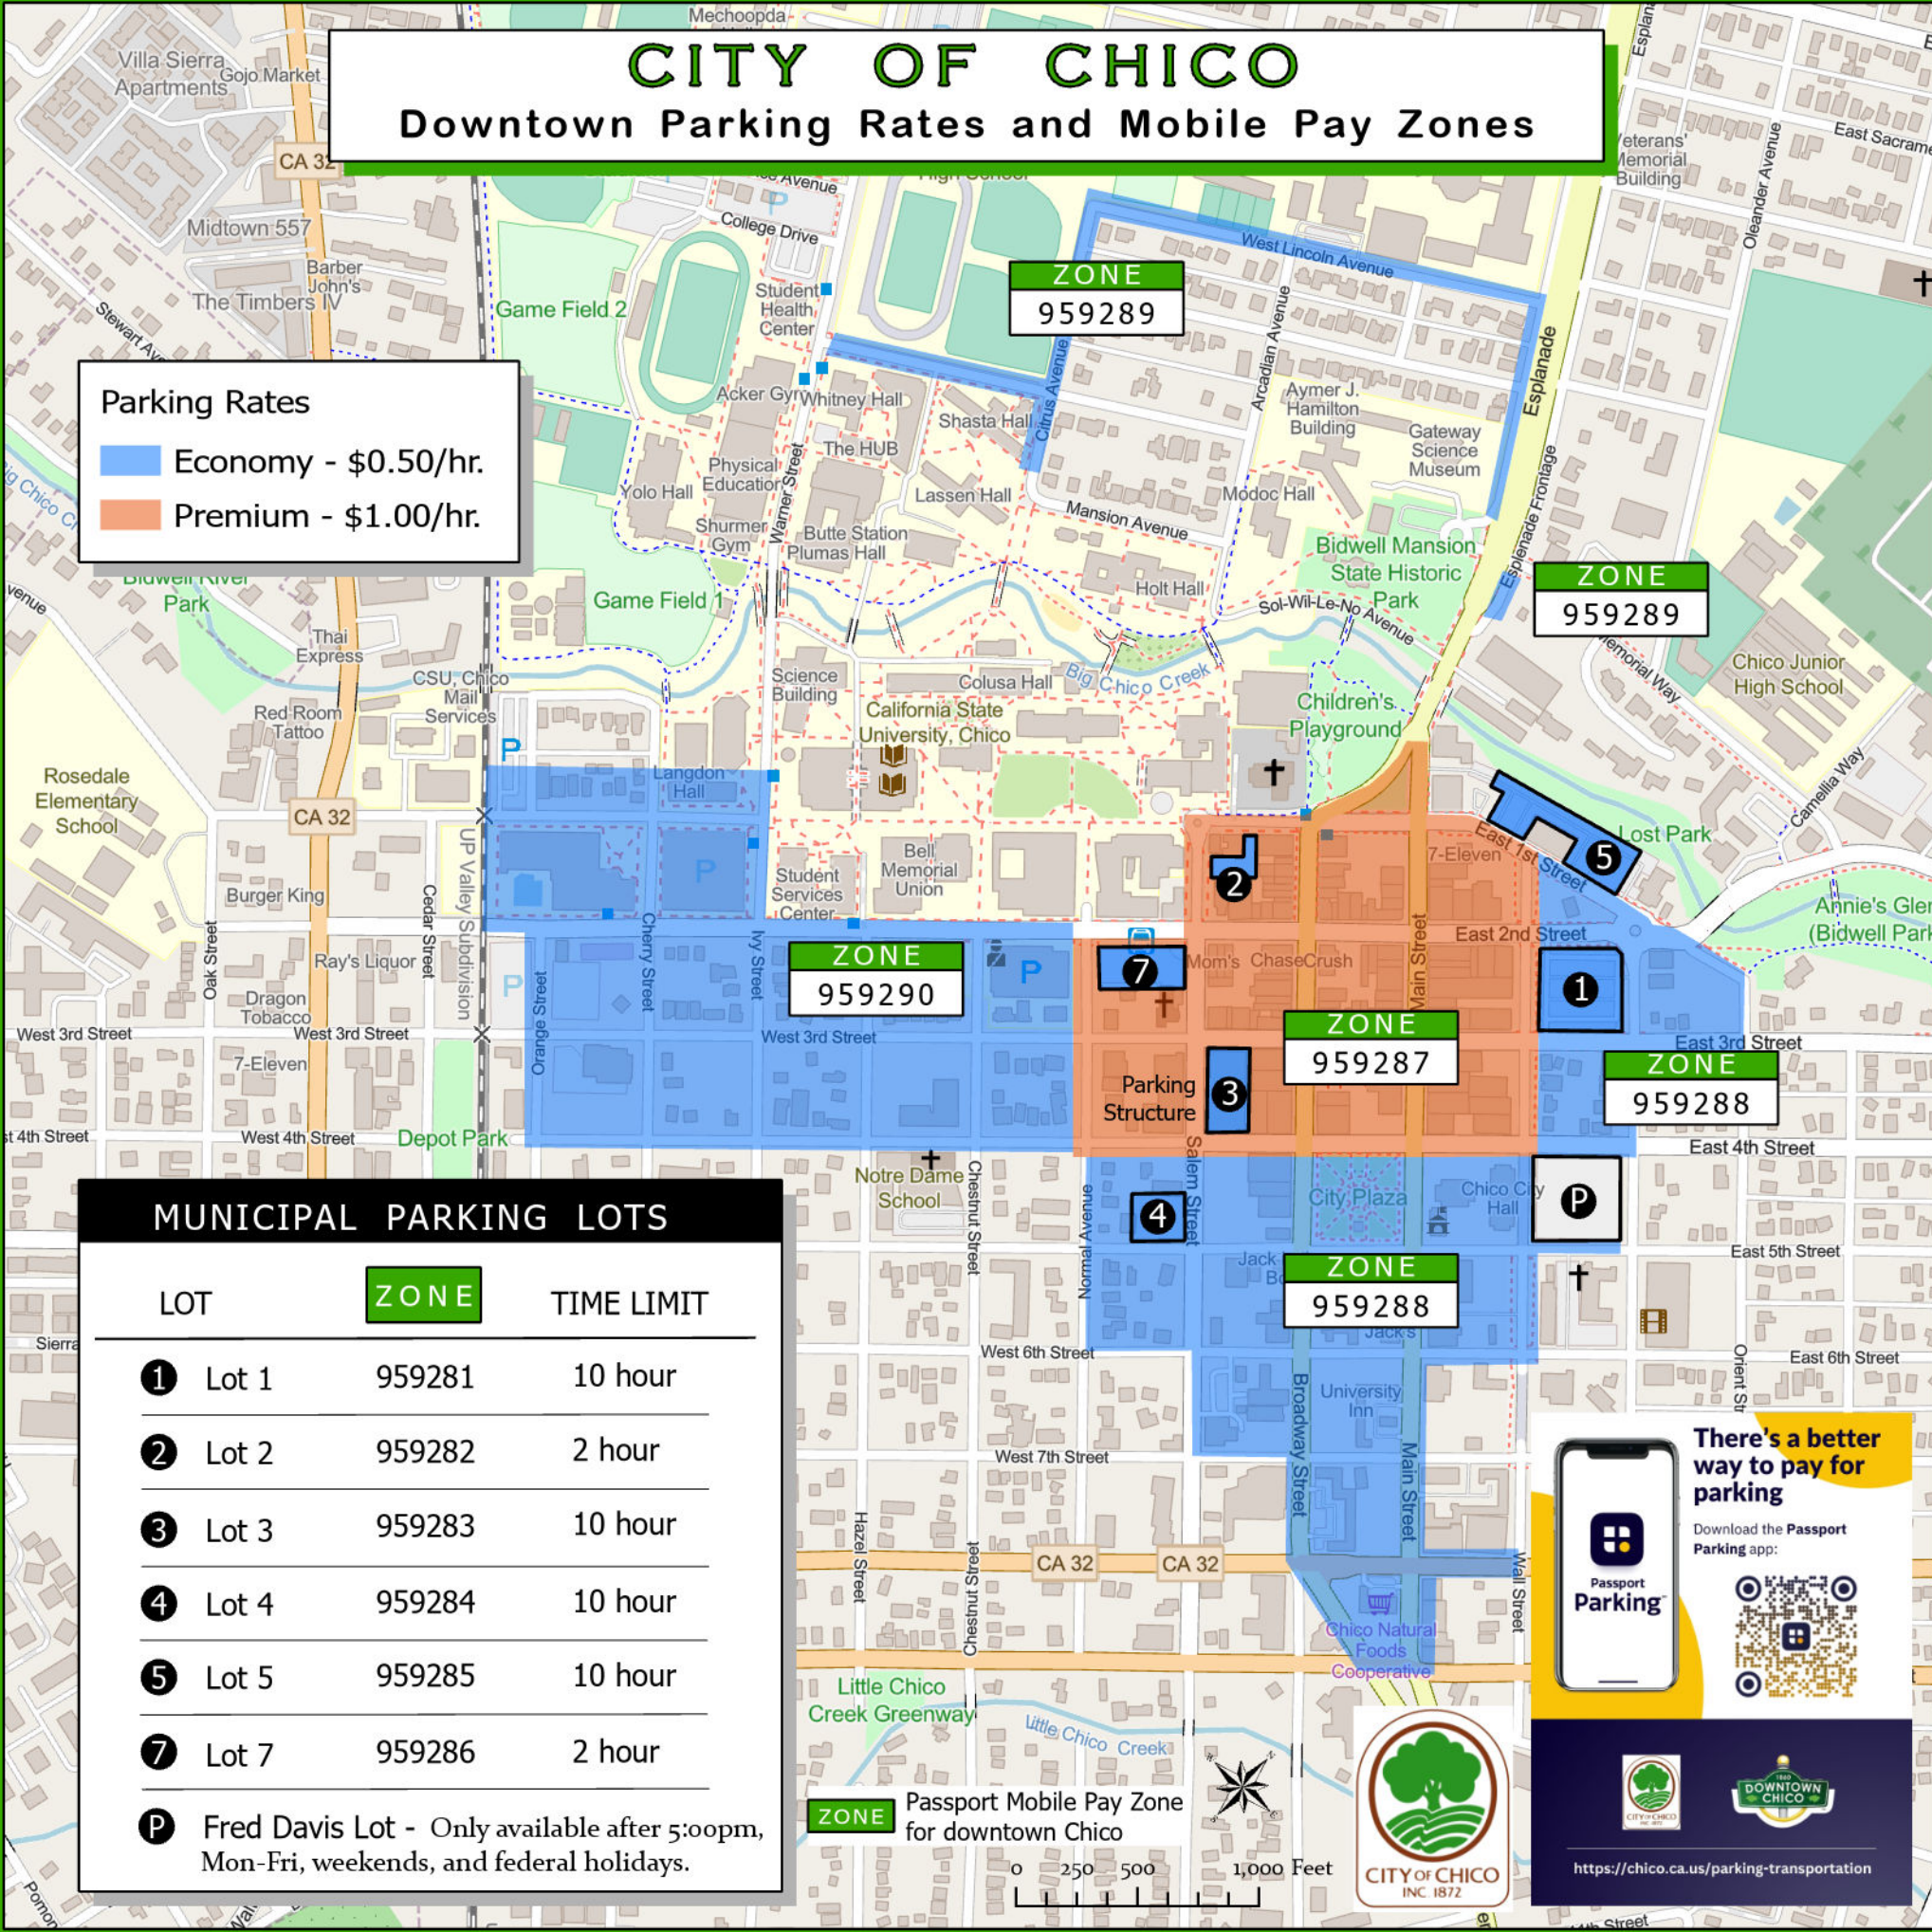

# CITY OF CHICO

## Downtown Parking Rates and Mobile Pay Zones

### Parking Rates

- █ Economy - \$0.50/hr.
- █ Premium - \$1.00/hr.

MUNICIPAL PARKING LOTS			
LOT	ZONE	TIME LIMIT	
1	959281	10 hour	
2	959282	2 hour	
3	959283	10 hour	
4	959284	10 hour	
5	959285	10 hour	
7	959286	2 hour	
P	Fred Davis Lot - Only available after 5:00pm, Mon-Fri, weekends, and federal holidays.		

**ZONE** Passport Mobile Pay Zone for downtown Chico

0 250 500 1,000 Feet

**There's a better way to pay for parking**

Download the **Passport Parking** app:

<https://chico.ca.us/parking-transportation>