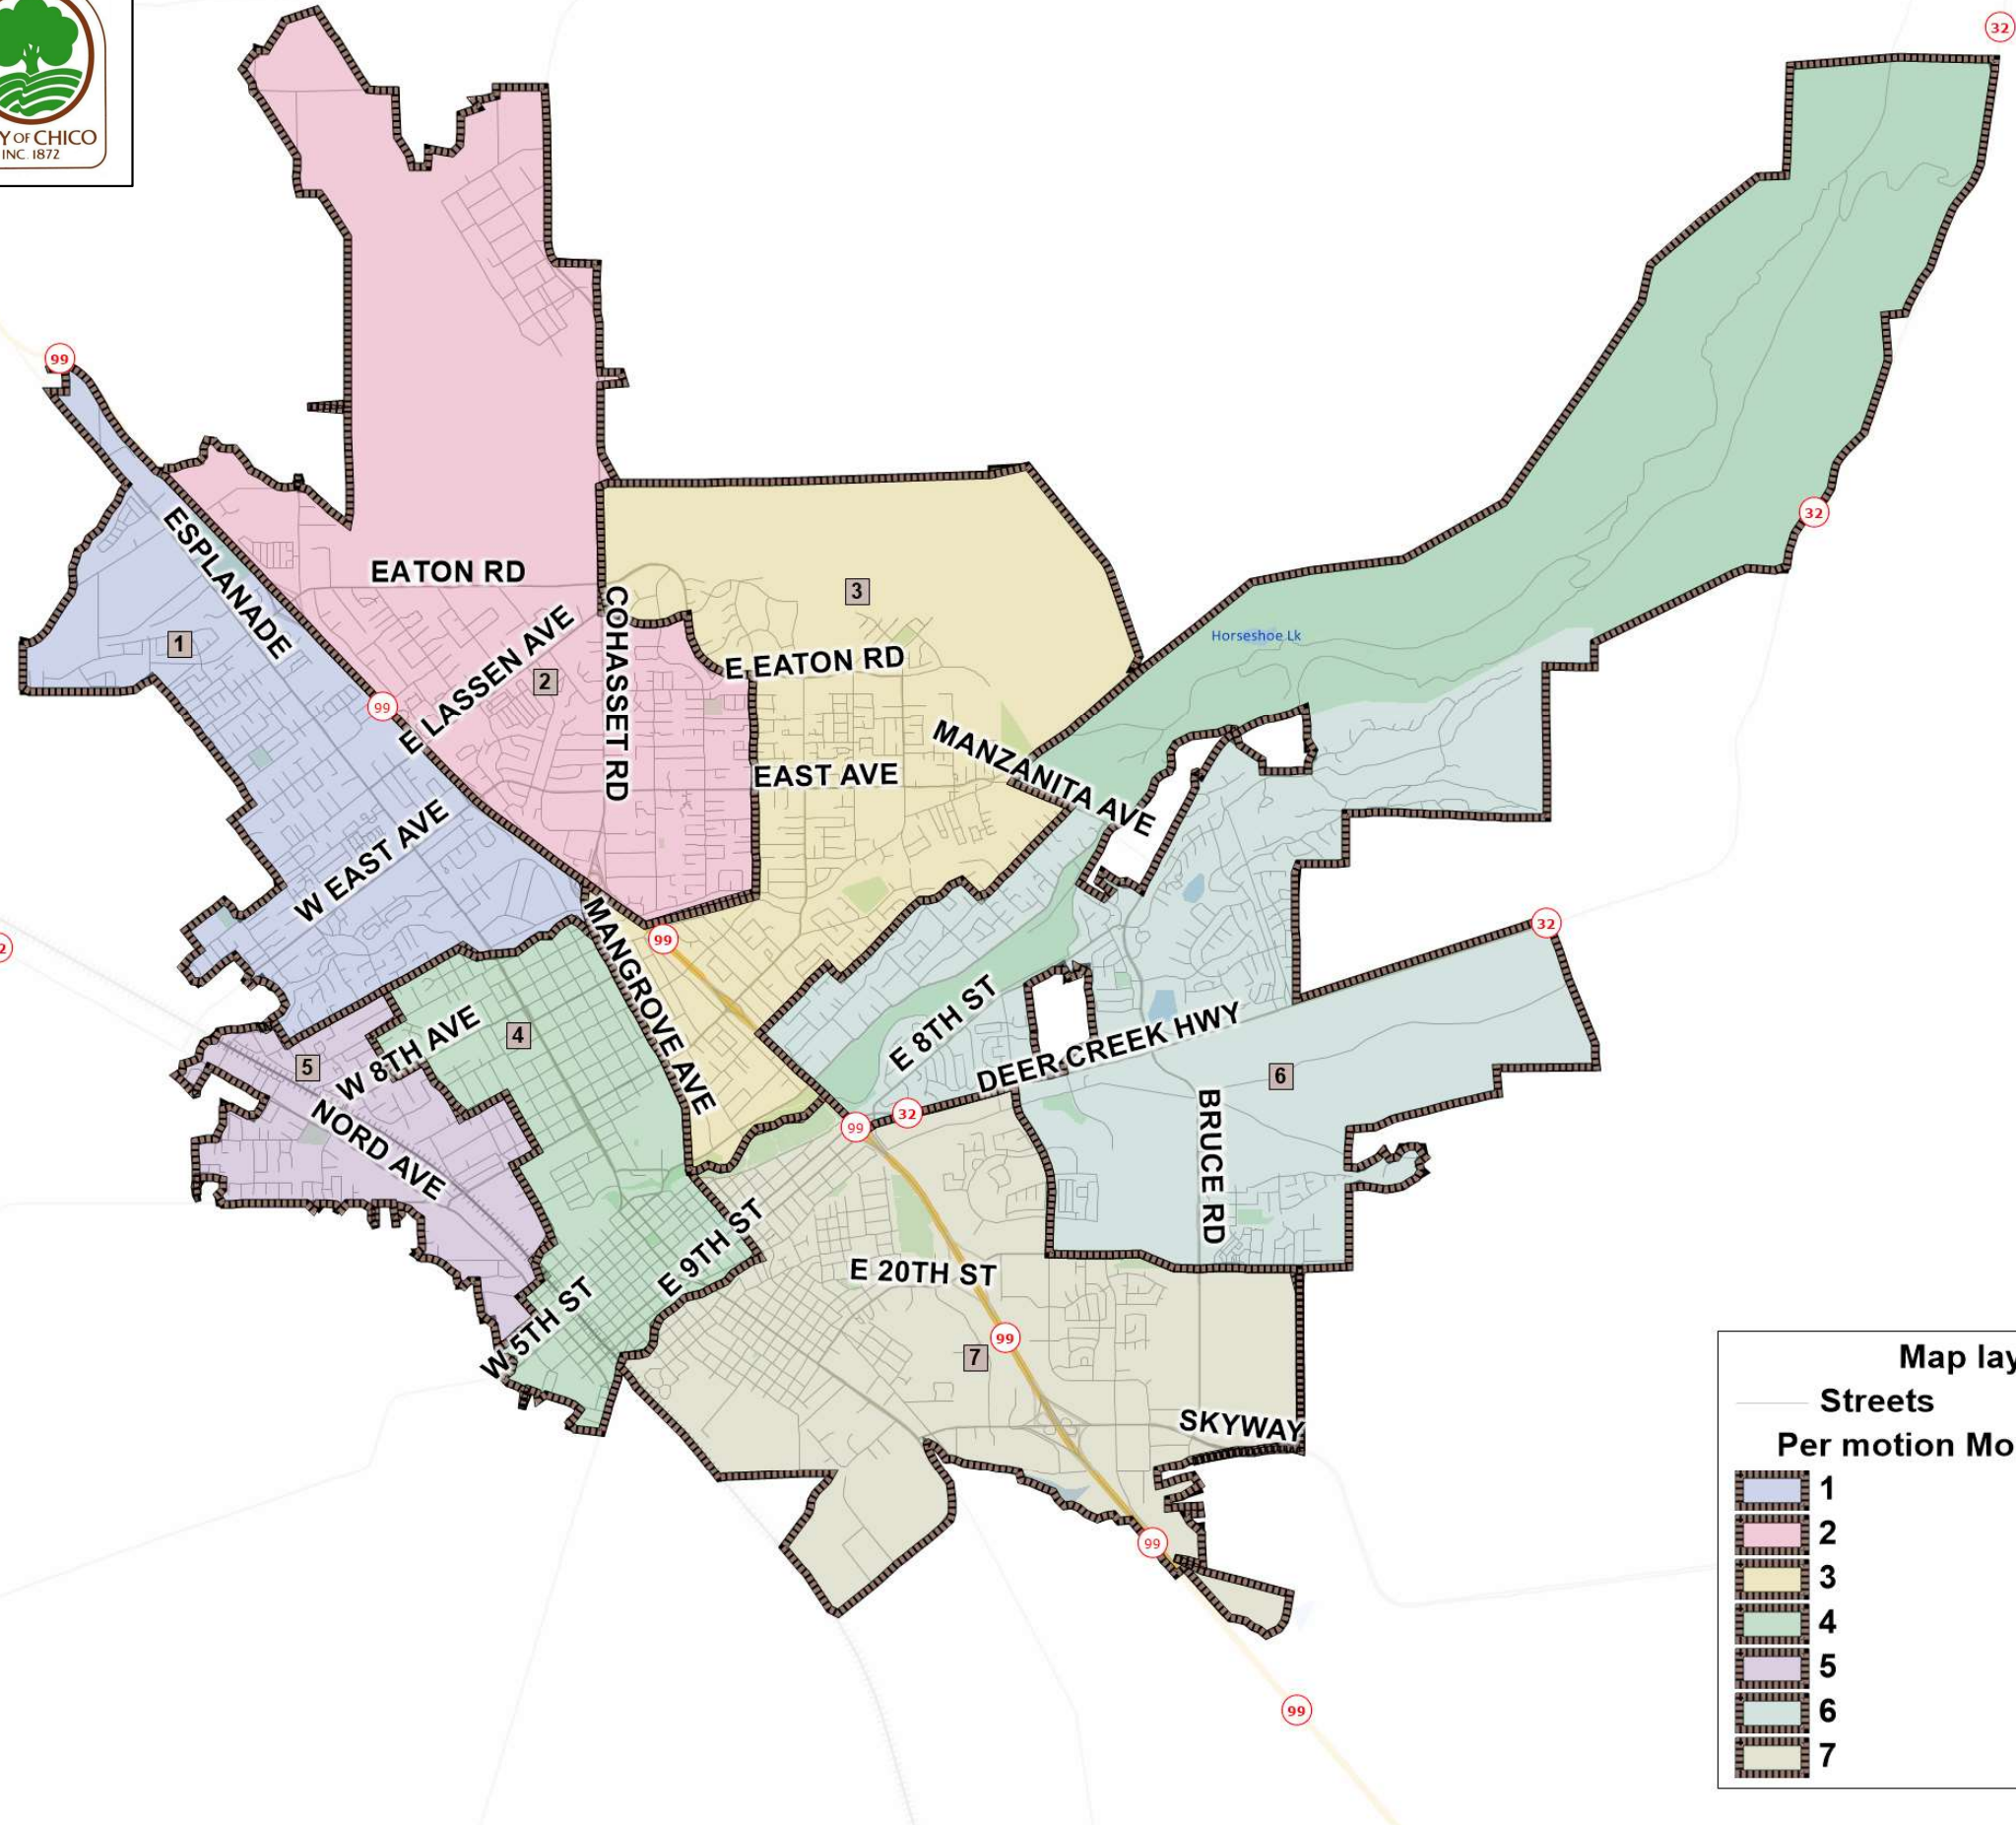

City of Chico
Proposed Final Plan
 Per motion Morgan/Huber

Anticipated city boundaries as of 2020 election including Chapmantown and Mulberry annexes.

Prepared by
WAGAMAN STRATEGIES

Map layers

- Streets
- Per motion Morgan/Huber

	1
	2
	3
	4
	5
	6
	7