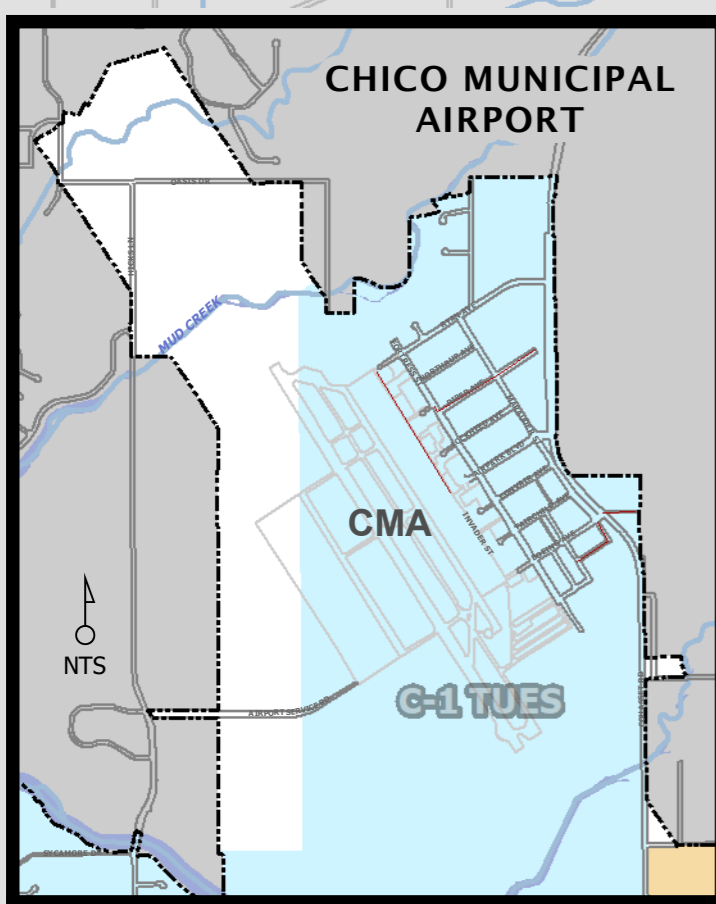

C-2 TUES

99

32

City of Chico
WEEKLY STREET SWEEPING SCHEDULE

- City Incorporated Area
- City/County Boundary
- Private Streets

STREET SWEEPING SCHEDULE

C-1 Monday	C-2 Monday
C-1 Tuesday	C-2 Tuesday
C-1 Wednesday	C-2 Wednesday
C-1 Thursday	C-2 Thursday
C-1 Friday	C-2 Friday
Monday-Wednesday-Friday	