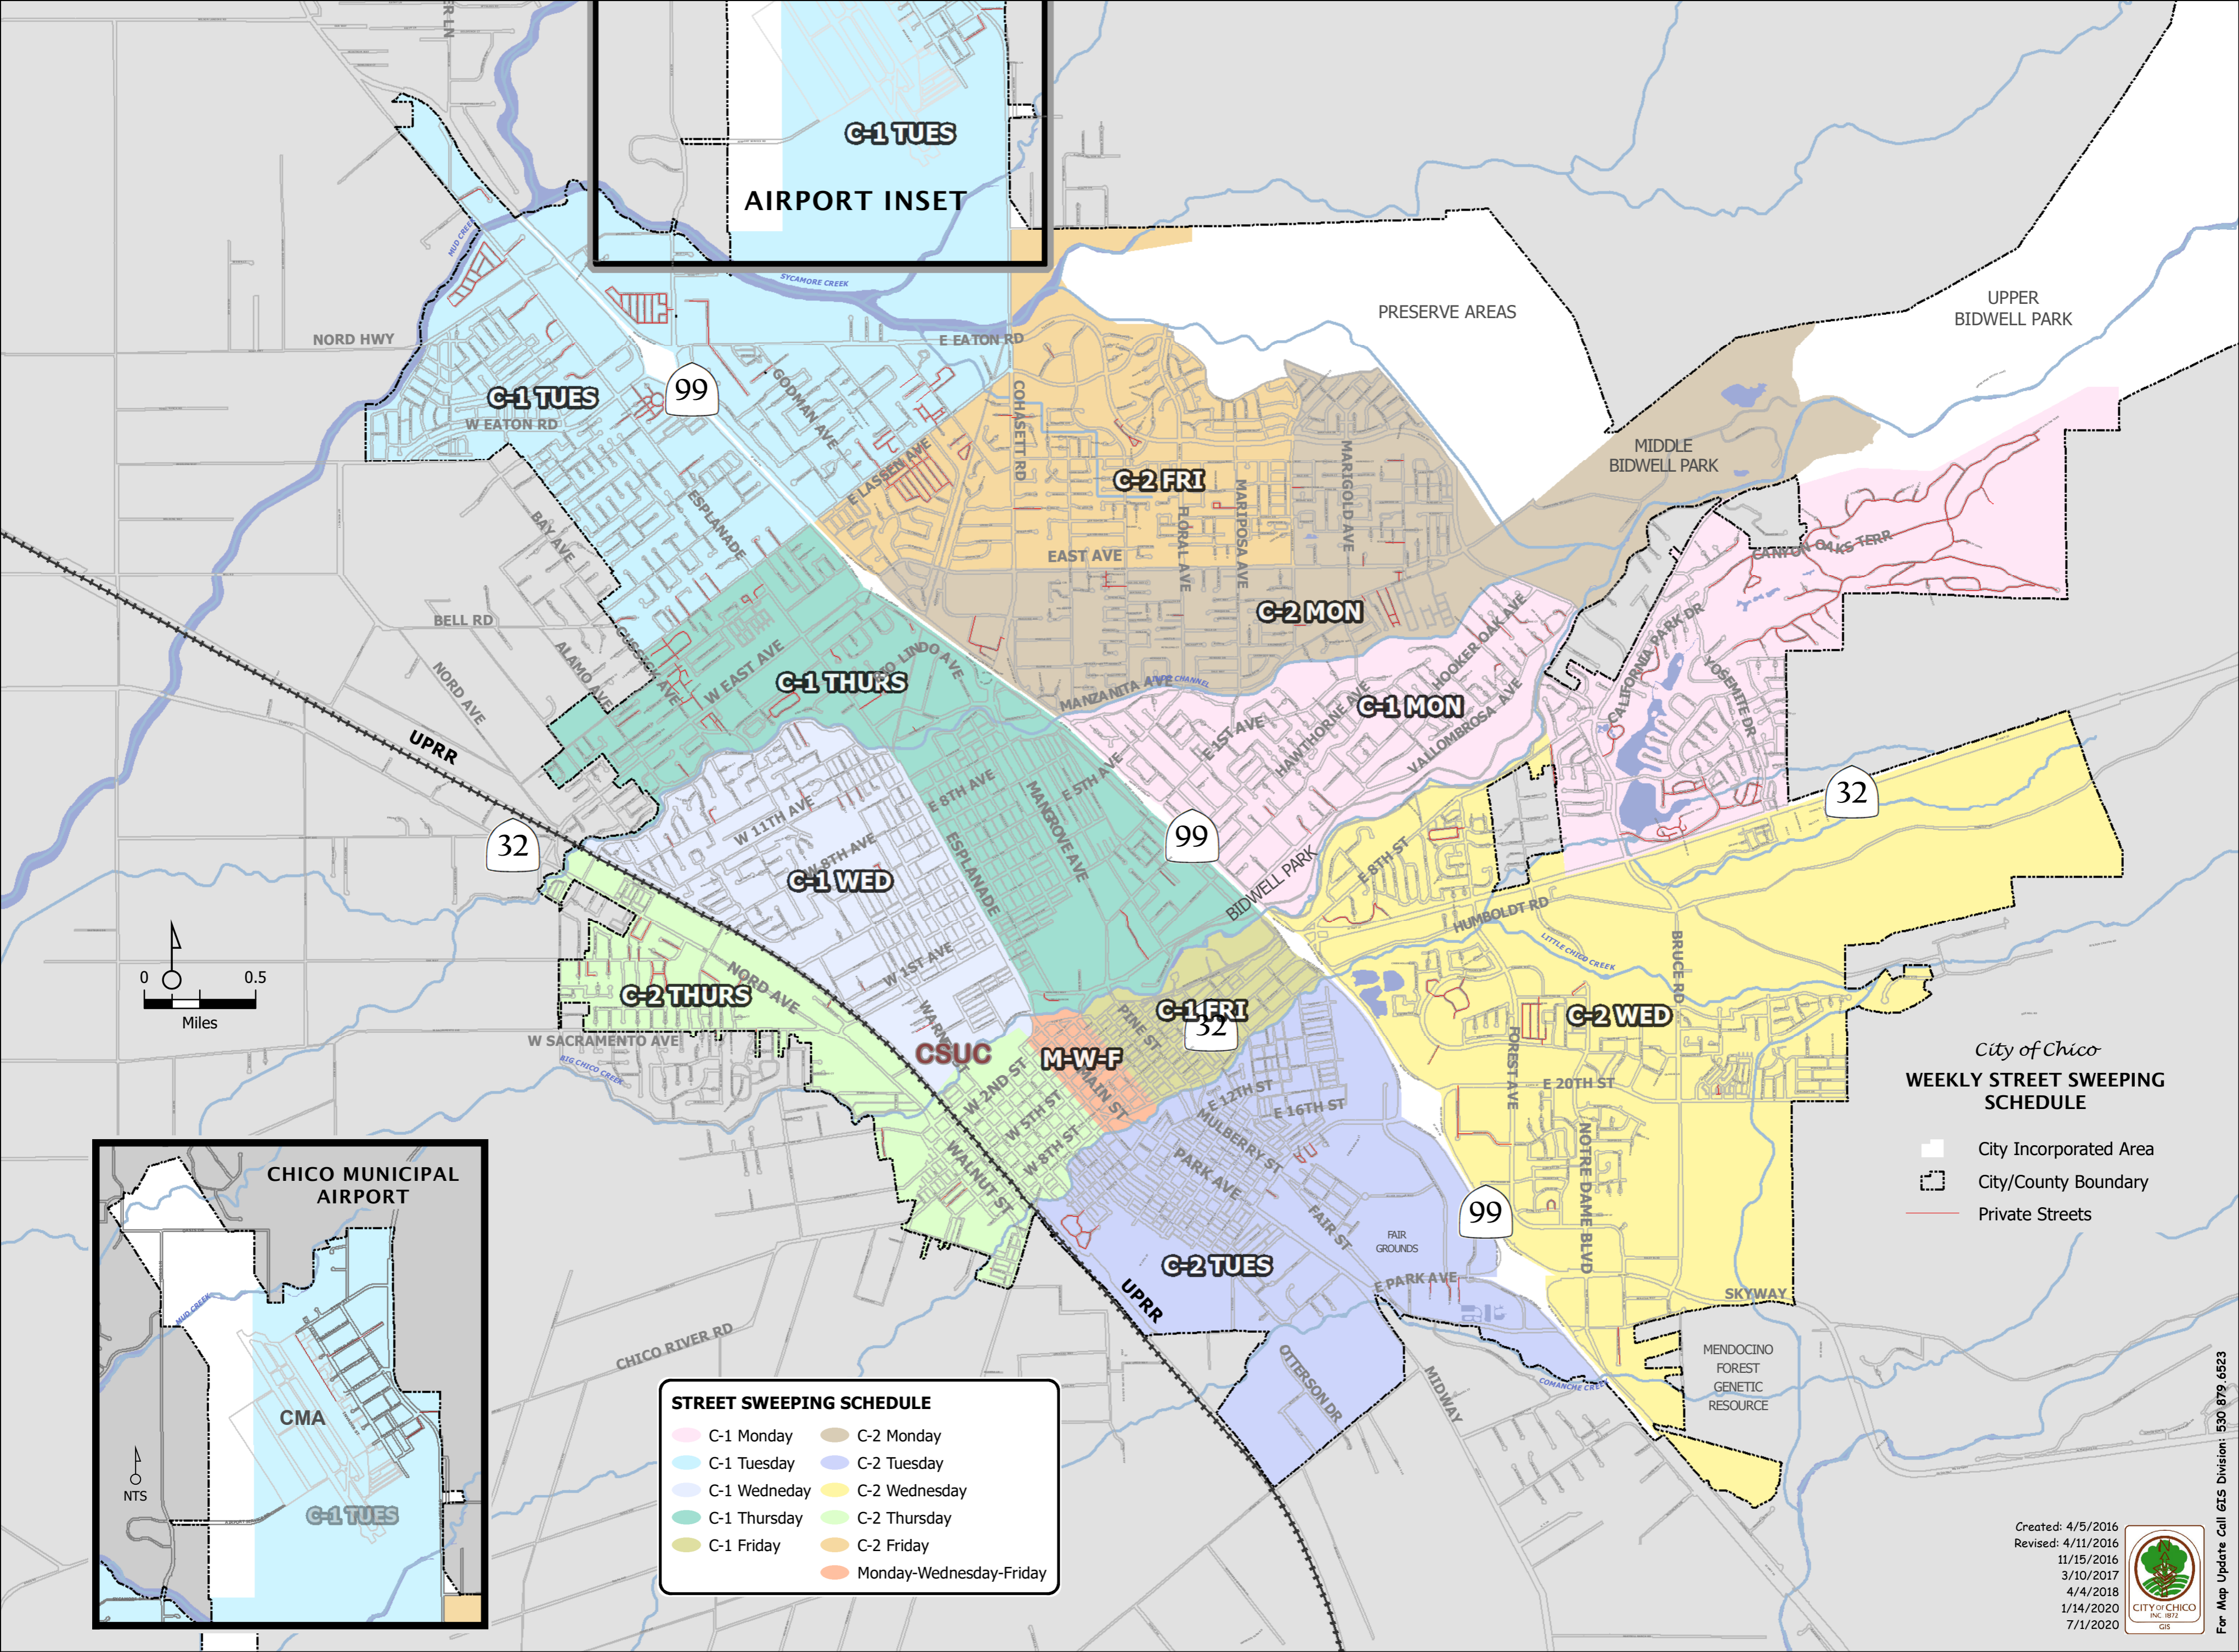

Route	September						
	Su	Mo	Tu	We	Th	Fr	Sa
			1	2	3	4	5
C-1							
C-2	6	7	8	9	10	11	12
	13	14	15	16	17	18	19
	20	21	22	23	24	25	26
C-1	27	28	29	30			

Route	October						
	Su	Mo	Tu	We	Th	Fr	Sa
C-1					1	2	3
C-2	4	5	6	7	8	9	10
	11	12	13	14	15	16	17
	18	19	20	21	22	23	24
C-1	25	26	27	28	29	30	31

Route	November						
	Su	Mo	Tu	We	Th	Fr	Sa
C-2	1	2	3	4	5	6	7
	8	9	10	11	12	13	14
	15	16	17	18	19	20	21
C-1	22	23	24	25	26	27	28
C-2	29	30					

Route	December						
	Su	Mo	Tu	We	Th	Fr	Sa
C-2			1	2	3	4	5
	6	7	8	9	10	11	12
	13	14	15	16	17	18	19
C-1	20	21	22	23	24	25	26
C-2	27	28	29	30	31		

 No sweeping due to Holiday or Leaf Collection (routine sweeping is suspended during Leaf Collection)

Instructions: Look at the map to identify your **route** and **weekday**, then use this calendar to match the route number with the day. For example, if you are in a "C-1 MON" zone, then your street would be swept on the Mondays that we are running the C-1 Route.

Public city streets with paved shoulders and established curbs are swept every 4 weeks except on holidays and during leaf collection season (Nov-Dec). Every year, the City of Chico Public Works Department helps keep our streets, storm drains, and waterways clean and safe by removing over 5,000 cubic yards of material from the roadway through street sweeping operations. You can help by moving vehicles out of the street on your scheduled sweeping day.