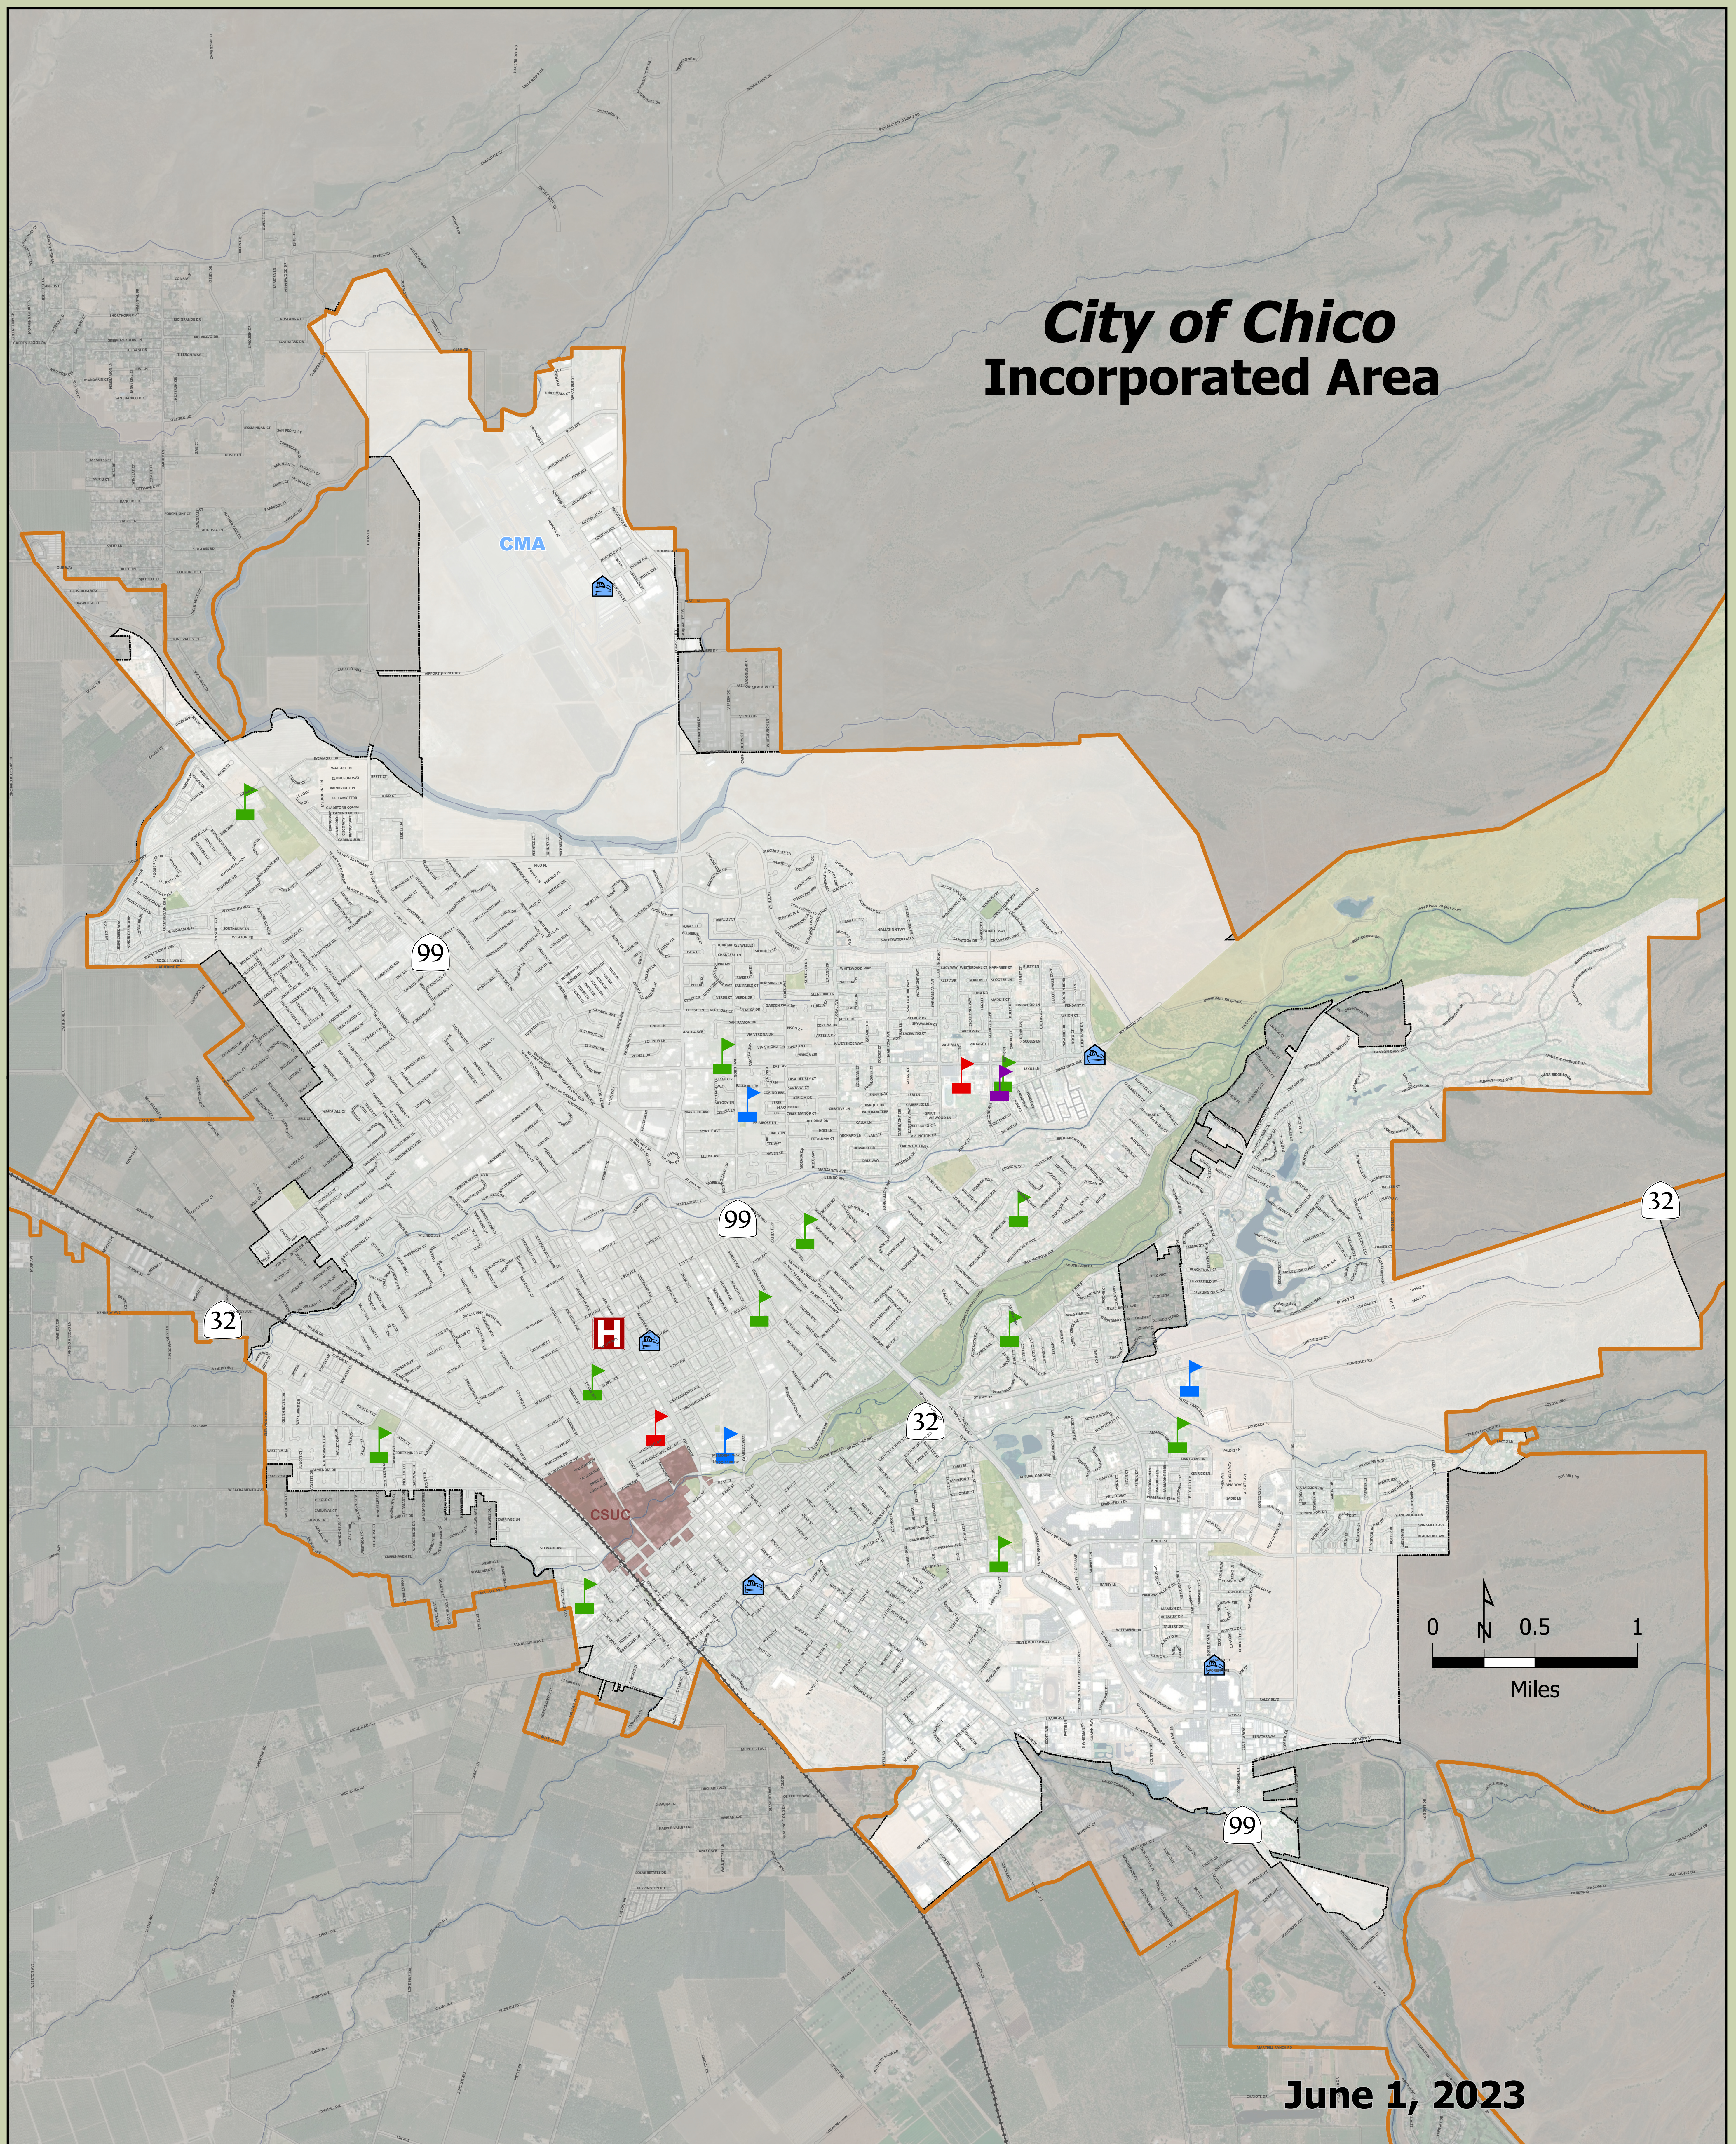

City of Chico Incorporated Area

- City of Chico Incorporated Area Shown in White
- City of Chico Sphere of Influence Boundary
- Enloe Hospital
- CITY Fire Station
- CSUC Campus
- CARD/City Parks

- **CUSD Schools**
- High School
- Junior High School
- Elementary School
- Special Services

June 1, 2023