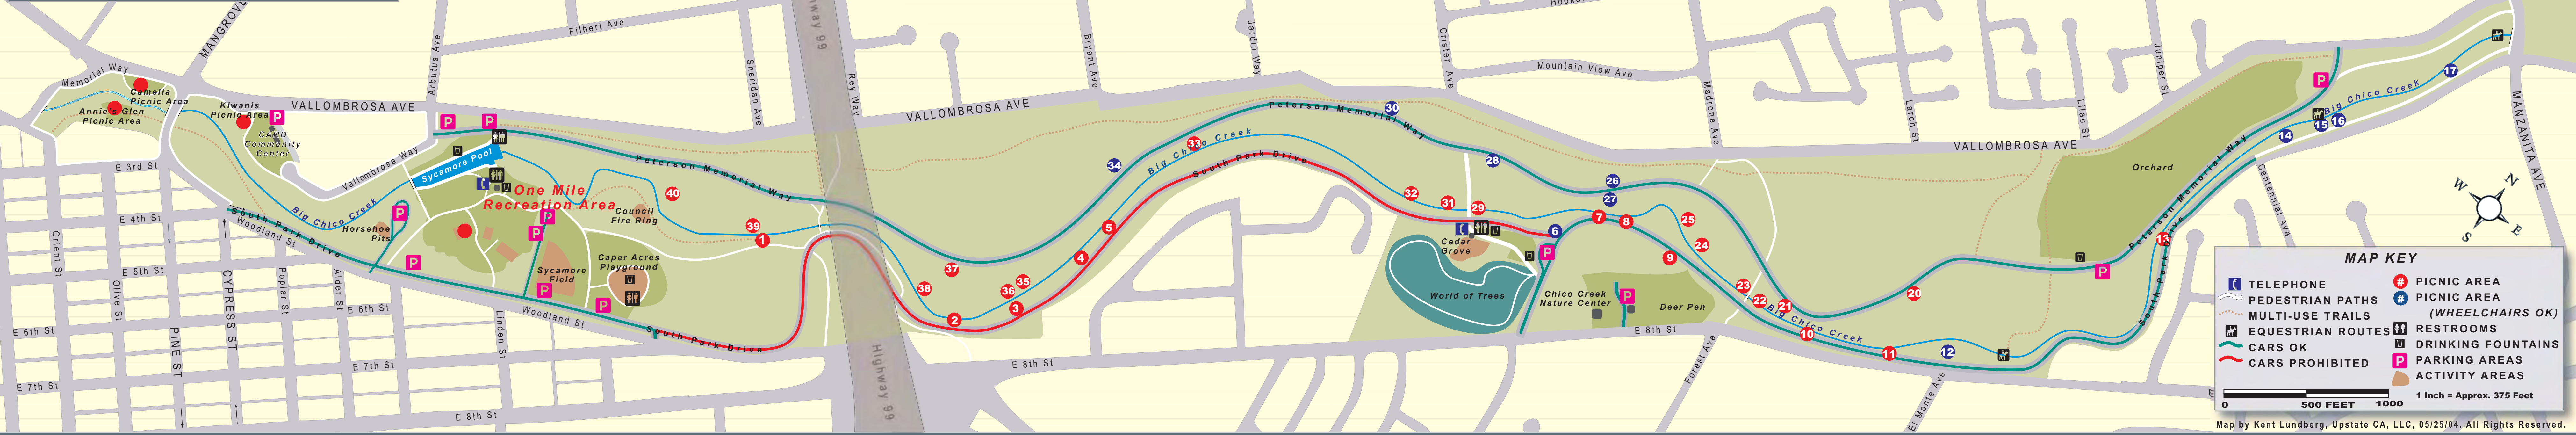

Lower Bidwell Park

Chico, California

MAP KEY

	TELEPHONE		PICNIC AREA
	PEDESTRIAN PATHS		PICNIC AREA (WHEELCHAIRS OK)
	MULTI-USE TRAILS		RESTROOMS
	EQUESTRIAN ROUTES		DRINKING FOUNTAINS
	CARS OK		PARKING AREAS
	CARS PROHIBITED		ACTIVITY AREAS

1 Inch = Approx. 375 Feet

Map by Kent Lundberg, Upstate CA, LLC, 05/25/04. All Rights Reserved.