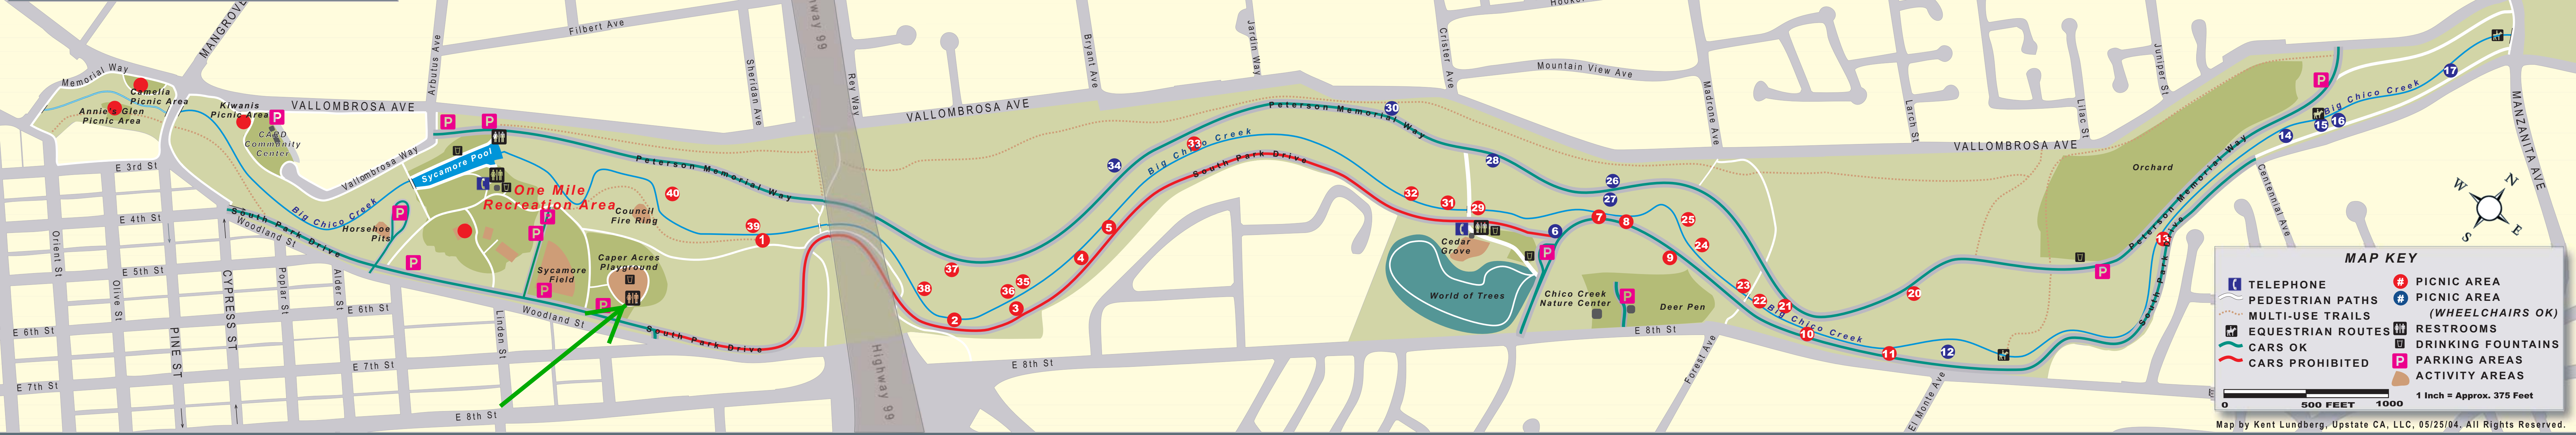

Caper Acres

500 South Park Drive, Chico, CA

City of Chico

Public Works Department - Park Division

965 Fir Street / P.O. Box 3420

Chico, CA 95927-3420

(530) 896-7800 Fax: (530) 891-9781

[MAP](#)

Caper Acres is a fairytale themed playground for young children. Located in Lower Bidwell Park, this is the perfect place to play the day away or have a birthday party. Caper Acres is open at 9:00 A.M. Tuesday through Sunday and is closed every Monday for maintenance. There are two birthday rings that can be reserved for free for up to 2 hours.

Amenities for Caper Acres include:

- Restrooms
- Drinking fountain
- Birthday Ring 1 can accommodate up to 40 people
- Birthday Ring 2 can accommodate up to 20 people

Additional Information:

Please refer to your application & permit to review the conditions of park use. You are responsible for knowing the park rules. In addition to the conditions of park use we also restrict the use of bounce houses, piñatas and BBQ's inside of Caper Acres. Dogs and bicycles are not allowed inside of Caper Acres at any time. Guests over the age of 13 must be accompanied by someone under the age of 13 in order to remain inside of Caper Acres.

MAP KEY

	TELEPHONE		PICNIC AREA
	PEDESTRIAN PATHS		PICNIC AREA (WHEELCHAIRS OK)
	MULTI-USE TRAILS		RESTROOMS
	EQUESTRIAN ROUTES		DRINKING FOUNTAINS
	CARS OK		PARKING AREAS
	CARS PROHIBITED		ACTIVITY AREAS