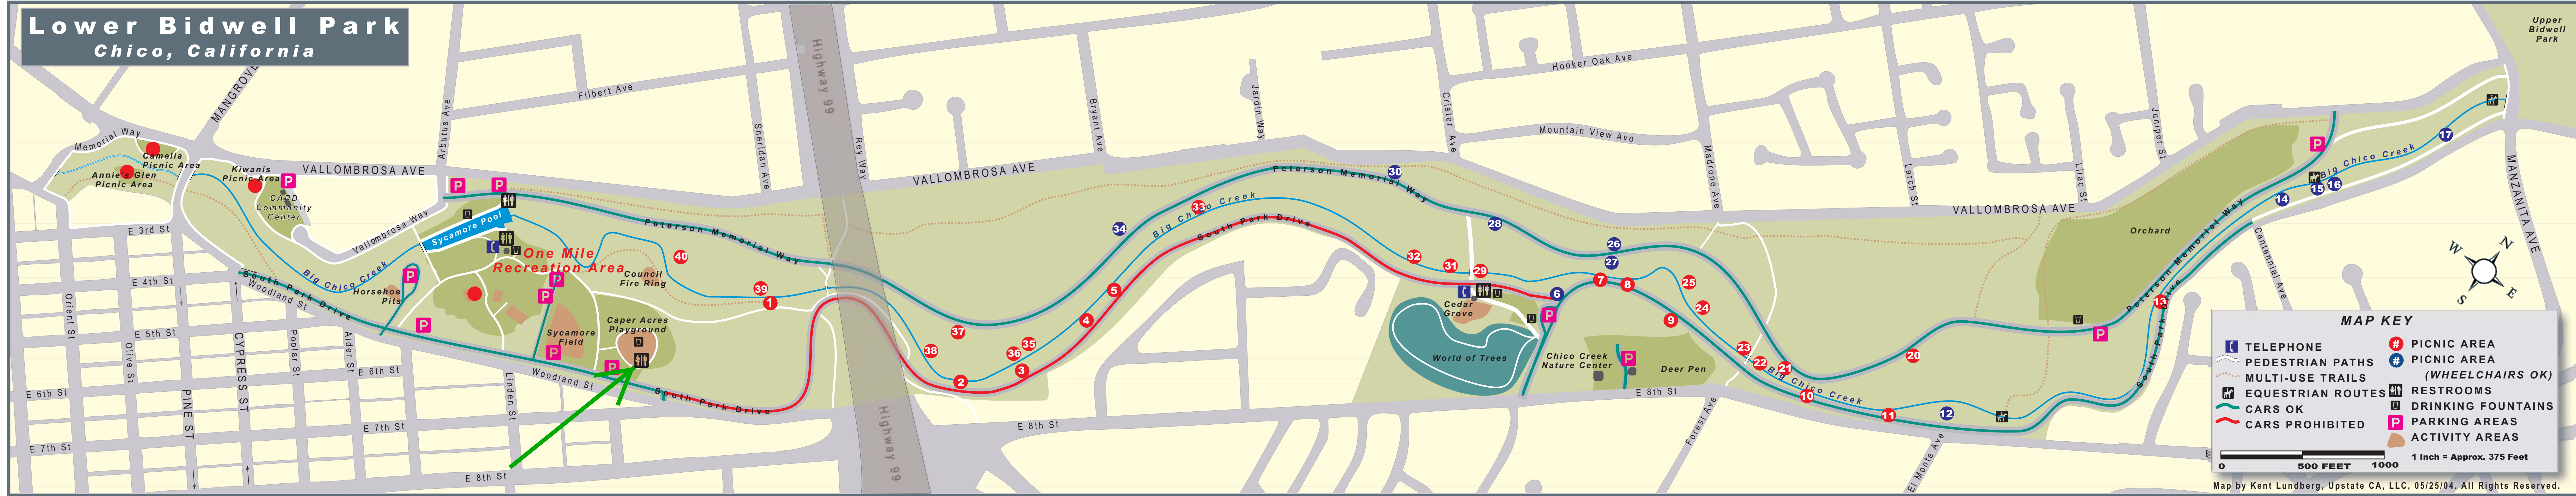

Caper Acres is a fairytale themed playground for young children. Located in Lower Bidwell Park, this is the perfect place to play the day away or have a birthday party. Caper Acres is open at 9:00 A.M. Tuesday through Sunday and is closed every Monday for maintenance. There are two birthday rings that can be reserved for free for up to 2 hours.

Amenities for Caper Acres include:

- Standard household electrical outlets (20 amp)
- Restrooms
- Drinking fountain
- Birthday Ring 1 can accommodate up to 40 people
- Birthday Ring 2 can accommodate up to 20 people

Additional Information:

Please refer to your application & permit to review the conditions of park use. You are responsible for knowing the park rules. In addition to the conditions of park use we also restrict the use of bounce houses, piñatas and BBQ's inside of Caper Acres. Dogs and bicycles are not allowed inside of Caper Acres at any time. Guests over the age of 13 must be accompanied by someone under the age of 13 in order to remain inside of Caper Acres.

MAP KEY

TELEPHONE	PICNIC AREA
PEDESTRIAN PATHS	PICNIC AREA (WHEELCHAIRS OK)
MULTI-USE TRAILS	RESTROOMS
EQUESTRIAN ROUTES	DRINKING FOUNTAINS
CARS OK	PARKING AREAS
CARS PROHIBITED	ACTIVITY AREAS

1 Inch = Approx. 375 Feet