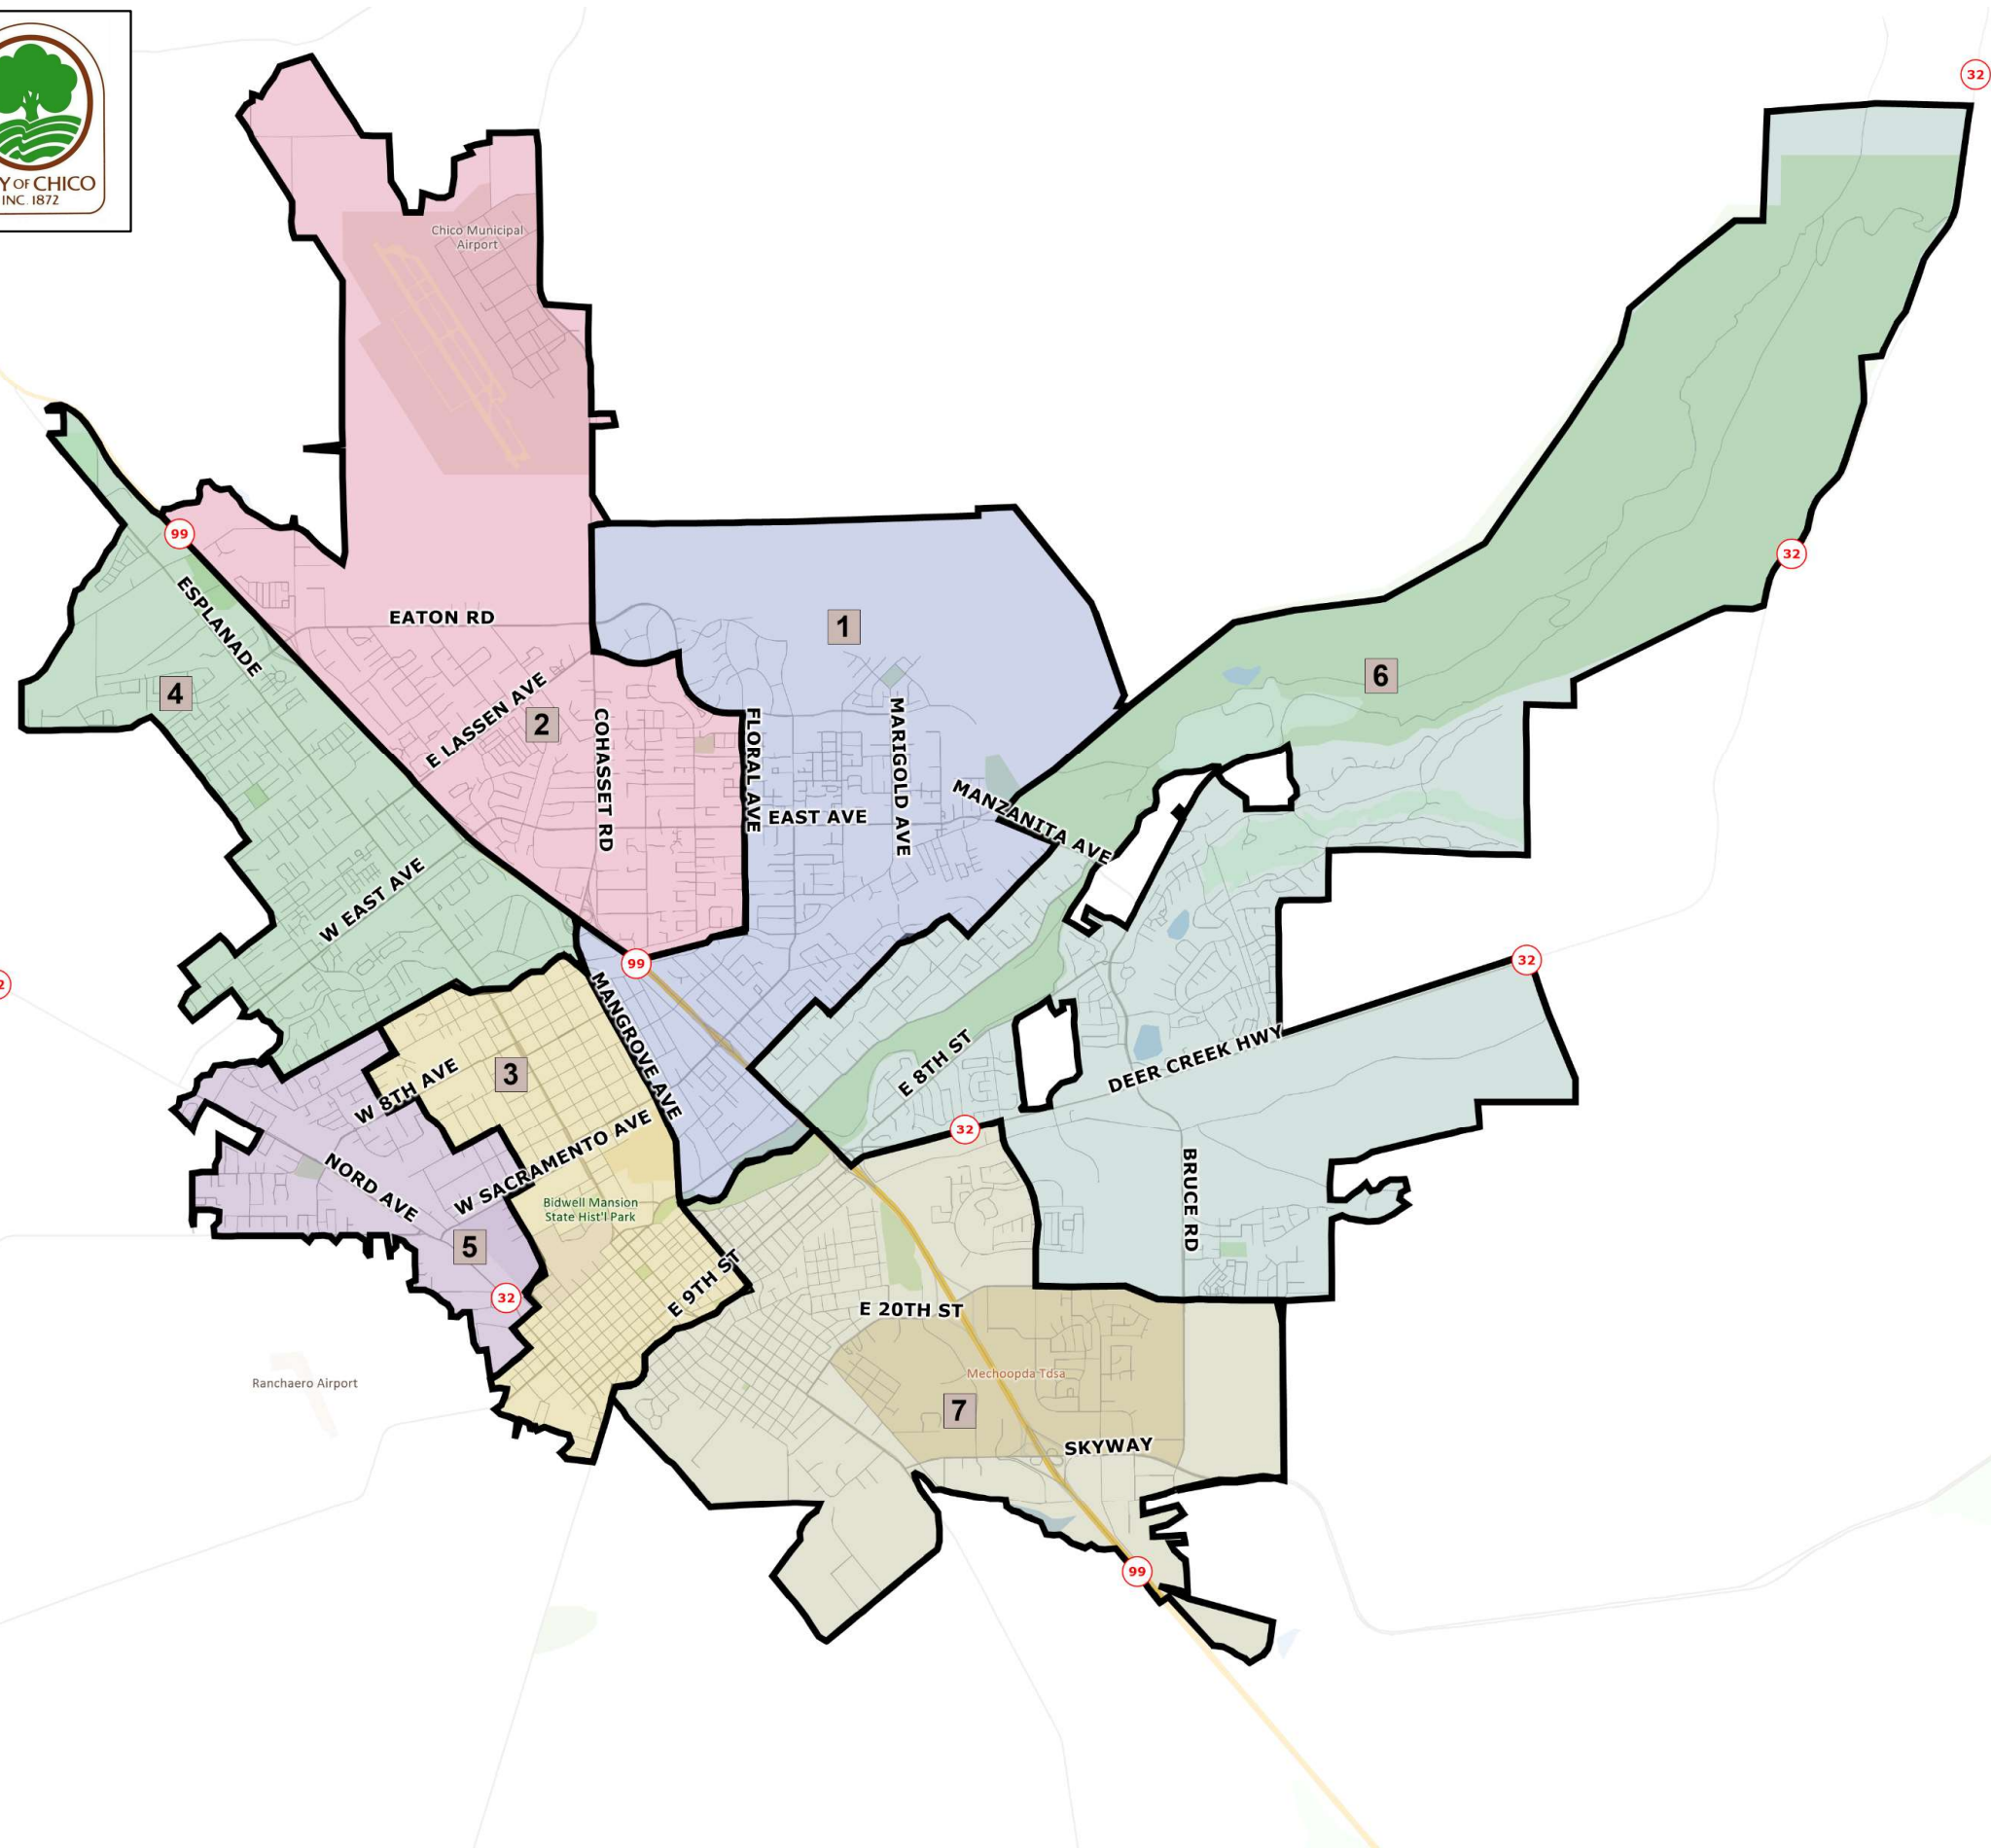

City of Chico Proposed Final Plan

Anticipated city boundaries as of 2020 election including Chapmantown and Mulberry annexes.

Prepared by
WAGAMAN STRATEGIES

Map layers

- Landmark Area
- Streets

Proposed Final

- 1
- 2
- 3
- 4
- 5
- 6
- 7